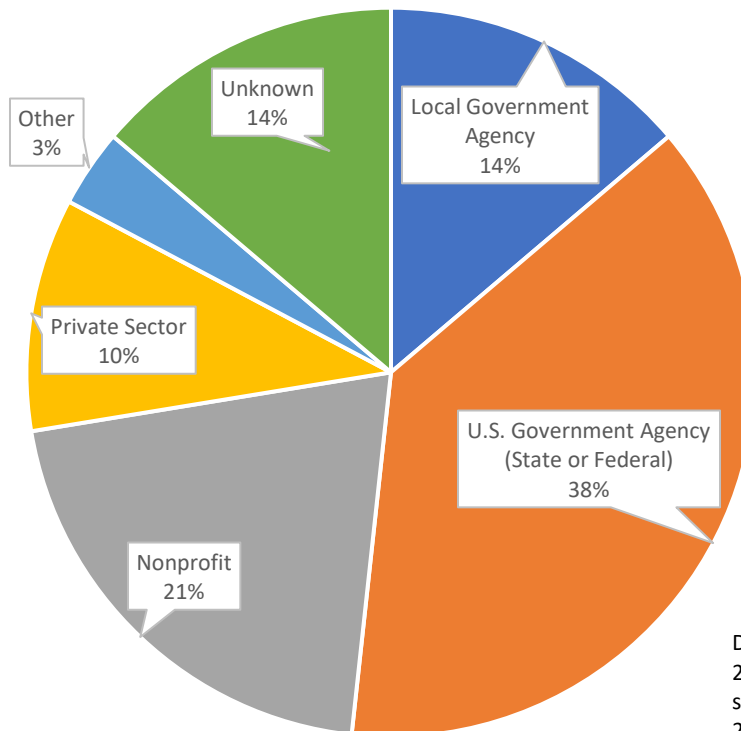

COLLEGE OF SOCIAL & BEHAVIORAL SCIENCES

Masters of Public Administration

2021-2022 Graduate Employment Rates Count

Data is based on a total of 29 graduating MPA students from the 2021-2022 academic year.