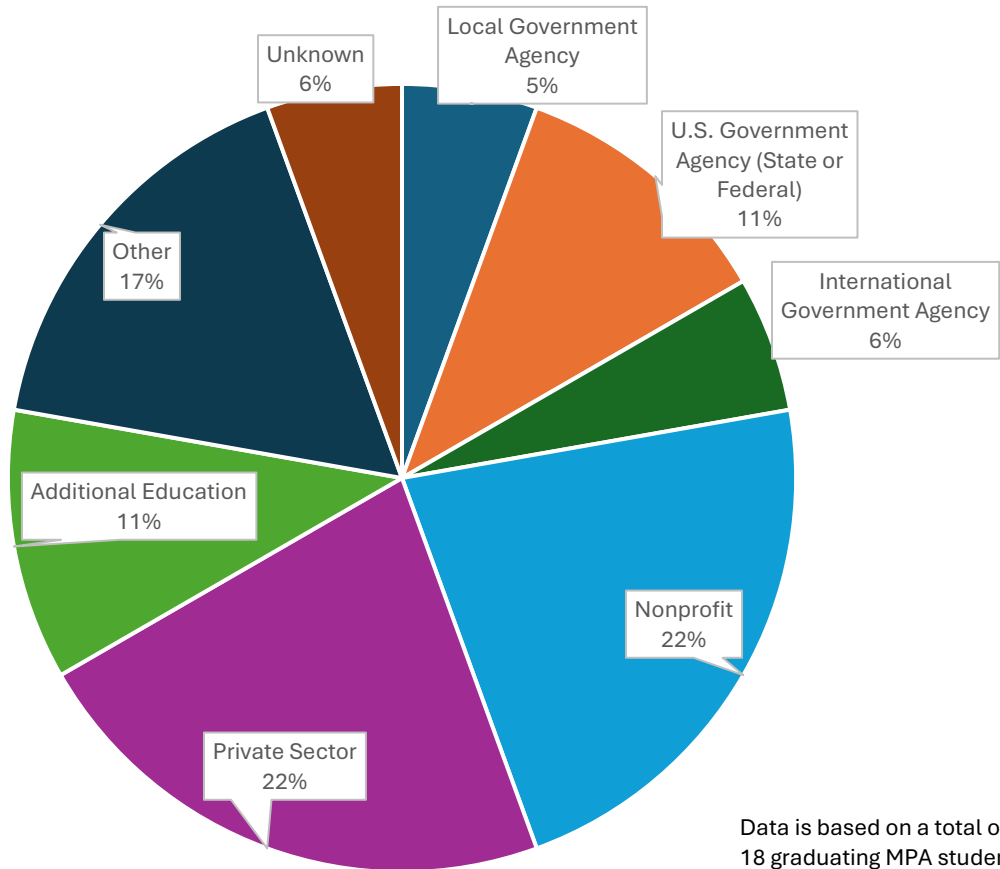

THE UNIVERSITY OF ARIZONA
COLLEGE OF SOCIAL & BEHAVIORAL SCIENCES

Master of Public Administration

2024-2025 Post-Graduate Employment Data

Data is based on a total of 18 graduating MPA students from the 2024-2025 academic year.