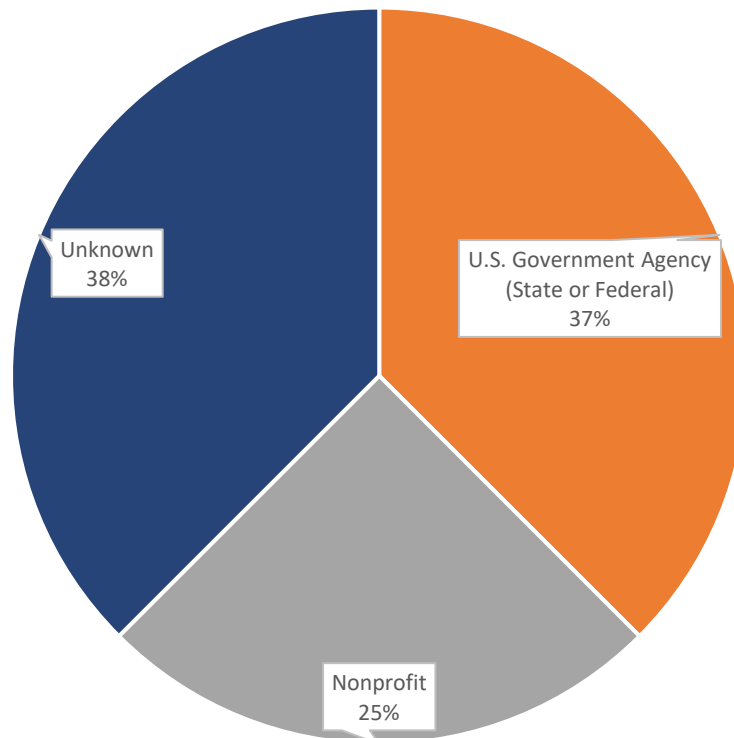

General Career Placement Data

The 2024-2025 graduating class of 8 students were placed in the following areas 6 months after graduation:

- U.S. Government Agency (State or Federal): 37%
- Local Government Agency: -
- Nonprofit: 25%
- Private Sector (consulting or research): -
- Additional Education: -
- Unknown: 38%

2024-2025 POST GRADUATE EMPLOYMENT RATES

Data is based on a total of 8 graduating MPP students from the 2024-2025 academic year.