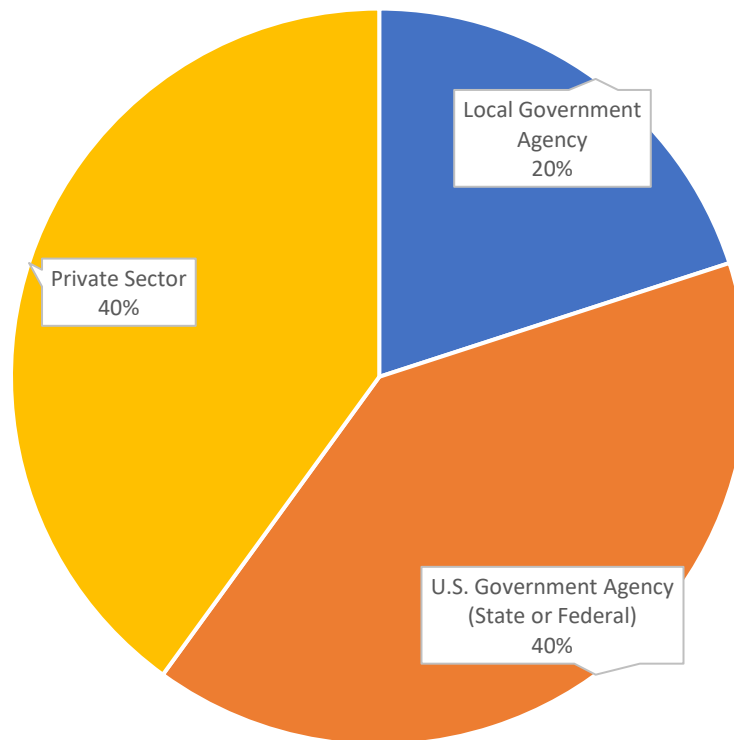

General Career Placement Data

The 2023-2024 graduating class of 5 students were placed in the following areas 6 months after graduation:

- U.S. Government Agency (State or Federal): 40%
- Local Government Agency: 20%
- Nonprofit: -
- Private Sector (consulting or research): 40%
- Additional Education: -
- Other: -

2023-2024 POST GRADUATE EMPLOYMENT RATES

Data is based on a total of 5 graduating MPP students from the 2023-2024 academic year.